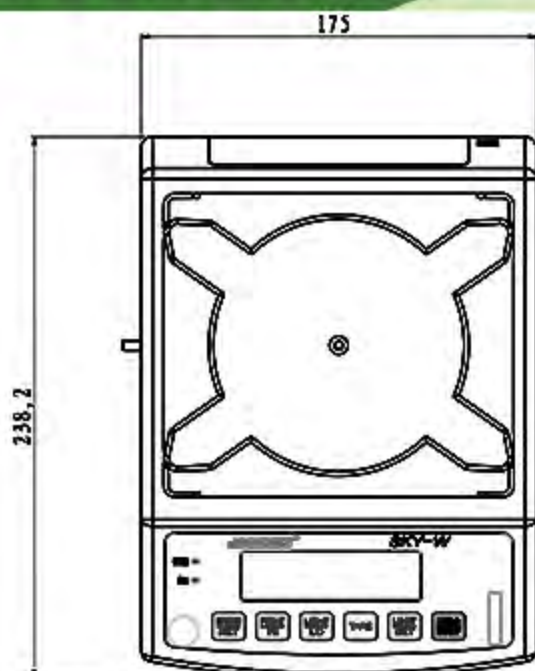

Sizedraft

★ [The specifications and external design are subject to change without notice for further improvement.]

JADEVER®

Jadever Scale Co., Ltd.
Add: 8F, No. 11 Wu-Chuan 1 Rd.
Sinjhuang District, New Taipei
City, Taiwan 248
Tel: 886-2-22990203
Fax: 886-2-22990204
http: www.jadever.com
E-mail: sales@jadever.com.tw

Xiamen Jadever Scale Co., Ltd
Add: 7F, No. 40 Huli Avenue, Huli
District, Xiamen 361006, Fujian
China
Tel: 86-592-6037668
Fax: 86-592-6037028
Http: www.jadever.com
E-mail: xmjadever@jadever.com.cn

Jadever Weightech, Inc.
Add: 16 Lady Veronica Lane
Vaughan, Ontario L6A0G1
Tel: 1-905-482-2618
Fax: 1-905-887-4066
http: www.jadeverscale.com
E-mail: james@jadeverscale.com