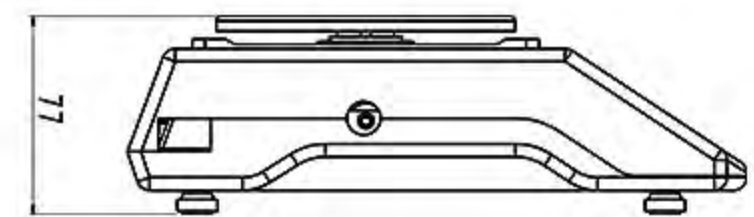

SKY-W High Precision Balance

Features

- High resolution in 1/30,000
- Battery and cable in dual mode to avoid power instability
- Single point and multi-point calibration available
- Zero range settings and filter setting for weighing under various condition.
- LCD screen display with LED backlight suitable for dim light conditions
- Upper/lower limit weighing alarming function
- Accumulation, accumulation display and clear function
- RS-232(two-way) as a standard
- RS-232+RELEY+RTC interface(two-way) for PC, Printer(Optional)

Ideal for applications including laboratory, school, jewelry, gold, silver, herbs, quality control or any other use

Temperature: 0°C~40°C
Humidity: 80%

Specifications

Model	SKY-W-300	SKY-W-600	SKY-W-1500	SKY-W-3000
Capacity (g)	300	600	1500	3000
Division (g)	0.01	0.02	0.05	0.1
Display	6 digits, 14mm digit height, LCD display with green backlight			
Weighing units	kg, g, ct, lb, oz, GN, tl, T, pcs			
Output Interface	RS232			
Weighing Pan(mm)	145mm×125mm			
Weighing Pan material	Stainless Steel(0.8mm in thickness)			
Scale dimension(mm)	238mm×175mm×77mm			
Power Supply	DC Adaptor (9V/400mA)/Rechargeable battery(6V/1.3A)			

Sizedraft

★ [The specifications and external design are subject to change without notice for further improvement.]

JADEVER®

Jadever Scale Co., Ltd.
Add: 8F, No. 11 Wu-Chuan 1 Rd.
Sinjhuang District, New Taipei
City, Taiwan 248
Tel: 886-2-22990203
Fax: 886-2-22990204
http: www.jadever.com
E-mail: sales@jadever.com.tw

Xiamen Jadever Scale Co., Ltd
Add: 7F, No. 40 Huli Avenue, Huli
District, Xiamen 361006, Fujian
China
Tel: 86-592-6037668
Fax: 86-592-6037028
Http: www.jadever.com
E-mail: xmjadever@jadever.com.cn