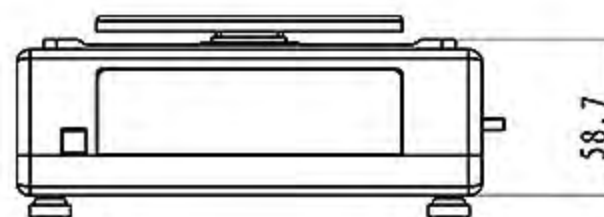

SKY-W High Precision Balance

Features

- High resolution in 1/30,000
- Battery and cable in dual mode to avoid power instability
- Single point and multi-point calibration available
- Zero range settings and filter setting for weighing under various condition.
- LCD screen display with LED backlight suitable for dim light conditions
- Upper/lower limit weighing alarming function
- Accumulation, accumulation display and clear function
- RS-232(two-way) as a standard
- RS-232+RELEY+RTC interface(two-way) for PC, Printer(Optional)

Ideal for applications including laboratory, school, jewelry, gold, silver, herbs, quality control or any other use

Temperature: 0°C~40°C
Humidity: 80%

Specifications

Model	SKY-W-300	SKY-W-600	SKY-W-1500	SKY-W-3000
Capacity (g)	300	600	1500	3000
Division (g)	0.01	0.02	0.05	0.1
Display	6 digits, 14mm digit height, LCD display with green backlight			
Weighing units	kg, g, ct, lb, oz, GN, tl, T, pcs			
Output Interface	RS232			
Weighing Pan(mm)	145mm×125mm			
Weighing Pan material	Stainless Steel(0.8mm in thickness)			
Scale dimension(mm)	238mm×175mm×77mm			
Power Supply	DC Adaptor (9V/400mA)/Rechargeable battery(6V/1.3A)			

Sizedraft

★ [The specifications and external design are subject to change without notice for further improvement.]

JADEVER®

Jadever Scale Co., Ltd.
Add: 8F, No. 11 Wu-Chuan 1 Rd.
Sinjhuang District, New Taipei
City, Taiwan 248
Tel: 886-2-22990203
Fax: 886-2-22990204
http: www.jadever.com
E-mail: sales@jadever.com.tw

Xiamen Jadever Scale Co., Ltd
Add: 7F, No. 40 Huli Avenue, Huli
District, Xiamen 361006, Fujian
China
Tel: 86-592-6037668
Fax: 86-592-6037028
Http: www.jadever.com
E-mail: xmjadever@jadever.com.cn